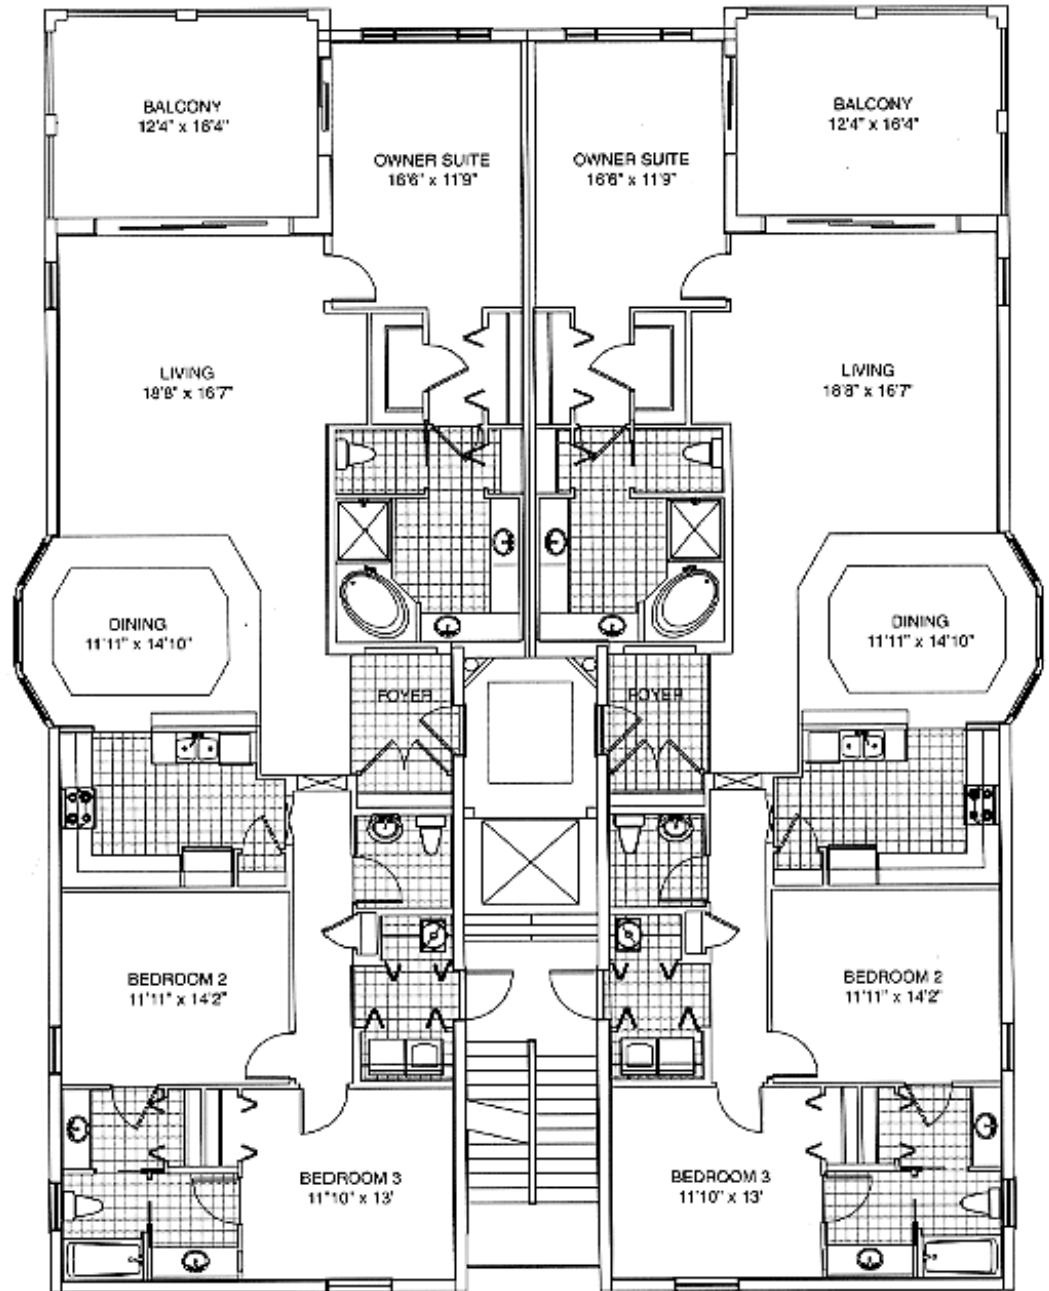

THE NAUTILUS

3 BR / 2.5 BA
2,014 sq. ft.

The Nautilus is the largest of the four floor plans at The Villas at Hammock Beach and the only floor plan in the three-story residence. This spacious floor plan offers bay windows in the dining room and majestic ocean, lake, and golf course views in three directions. Each residence includes a private garage.

(Residence D)

(Residence D reversed)